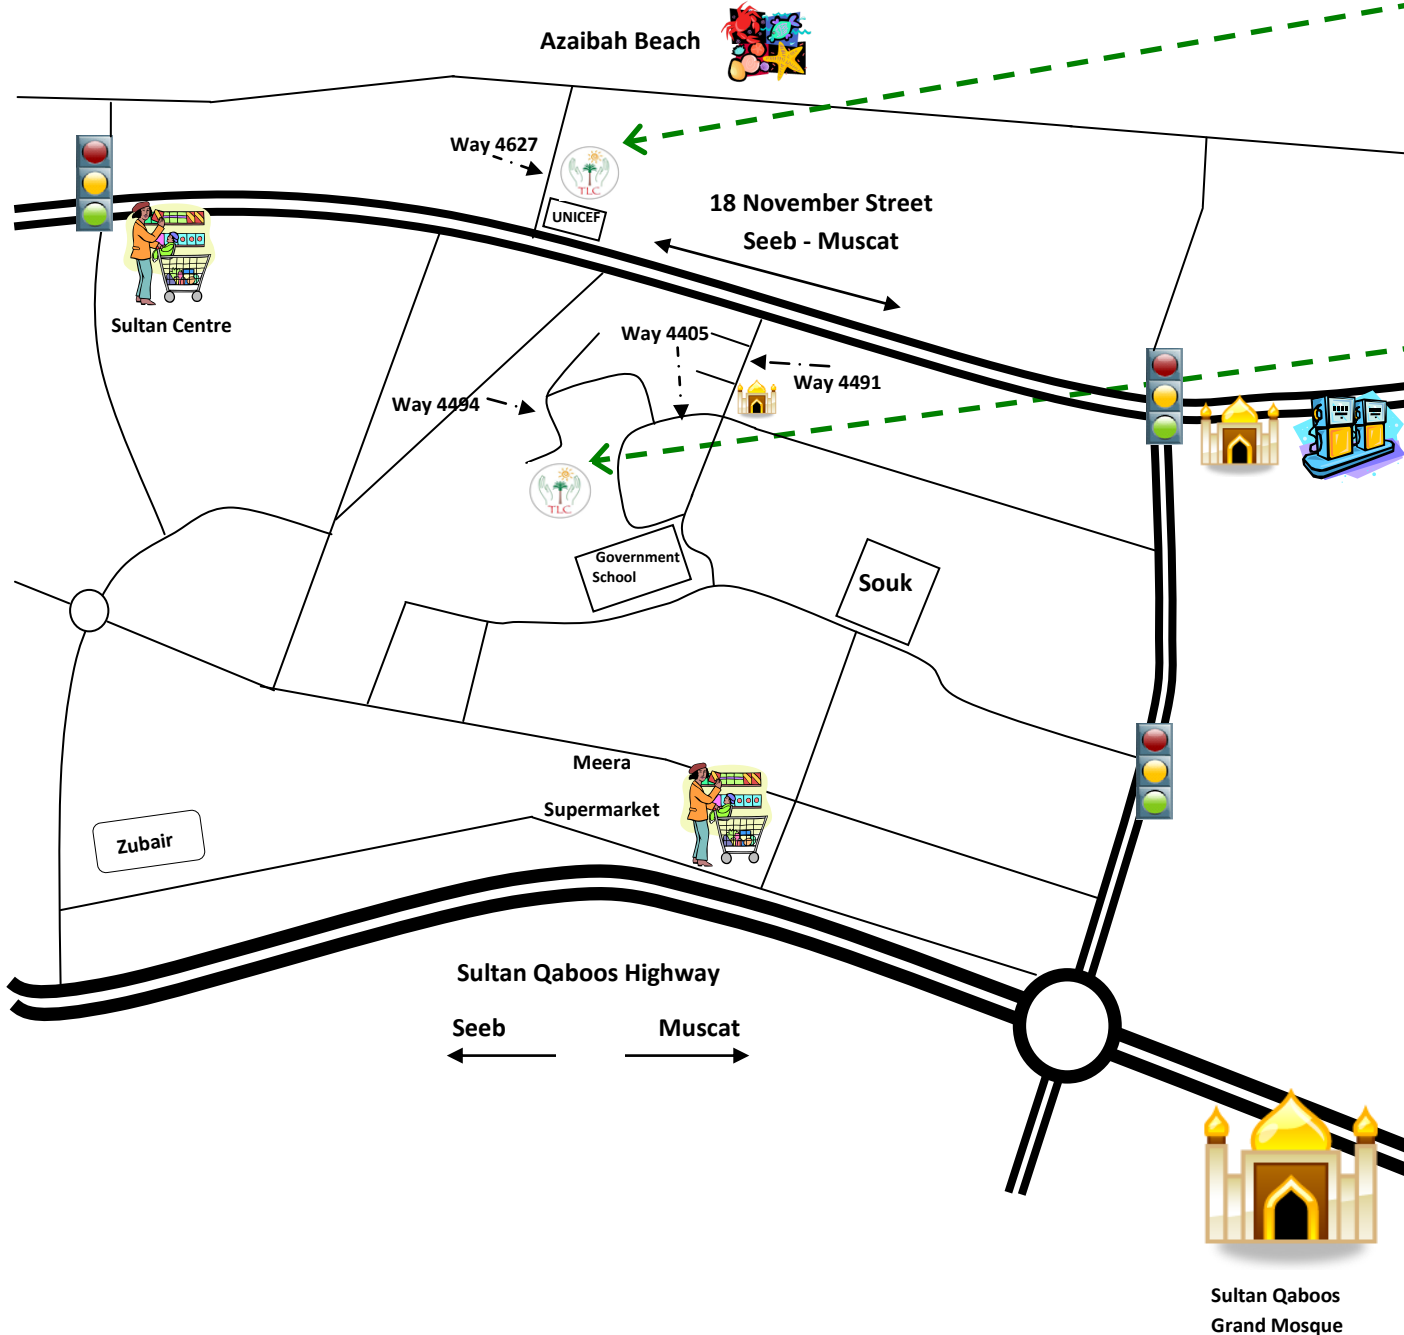

# TLC International School - Nursery, Reception & Primary

**TLC International Nursery School**  
 Building Number 1619 Way Number 4627 Azaibah

**Directions:**

- From Ghubrah drive along 18 November Street going towards the Airport;
- Immediately after UNICEF turn right onto Way 4627;
- TLC Nursery is the third Building on your right, Building 1619.

**TLC International Reception and Primary School & Administration Office**  
 Building Number 1619, Way Number 4494, Azaibah

**Directions:**

- With Sultan Centre on your right, drive along 18 November Street;
- Take the third turning right onto Way 4491;
- Take the third turning right onto Way 4405 (small mosque on your left before you turn);
- Take the first turning right;
- Take the first turning left;
- At the T junction turn left onto Way 4494;
- Continue on this road as it bends to the right;
- The TLC Admin Office and Reception and Primary buildings are on the left, at the end of the road, building 1619.

Sultan Qaboos Grand Mosque