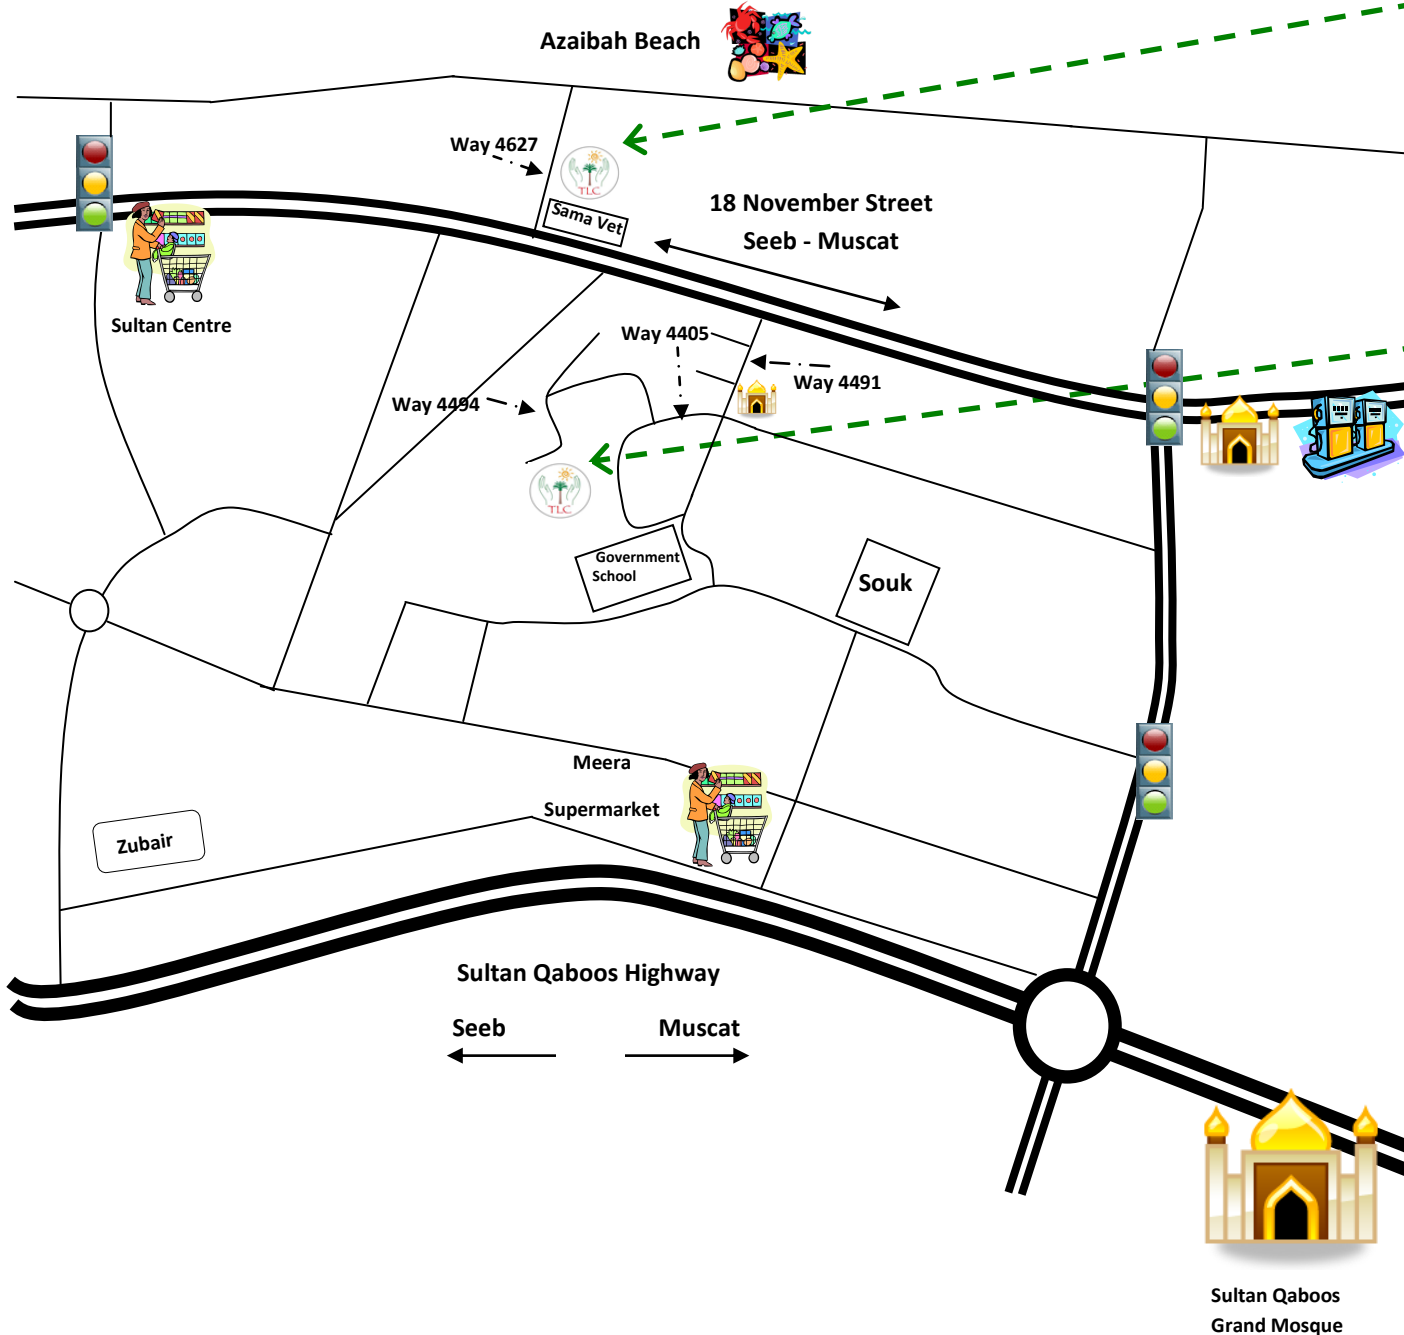

TLC International School - Nursery, Reception & Primary

TLC International Nursery School
 Building Number 1619 Way Number 4627 Azaibah

Directions:

- From Ghubrah drive along 18 November Street going towards the Airport;
- Turn right after Sama Veterinary Clinic onto Way 4627;
- TLC Nursery is the third Building on your right, Building 1619.

TLC International Reception and Primary School & Administration Office
 Building Number 1619, Way Number 4494, Azaibah

Directions:

- With Sultan Centre on your right, drive along 18 November Street;
- Take the third turning right onto Way 4491;
- Take the third turning right onto Way 4405 (small mosque on your left before you turn);
- Take the first turning right;
- Take the first turning left;
- At the T junction turn left onto Way 4494;
- Continue on this road as it bends to the right;
- The TLC Admin Office and Reception and Primary buildings are on the left, at the end of the road, building 1619.